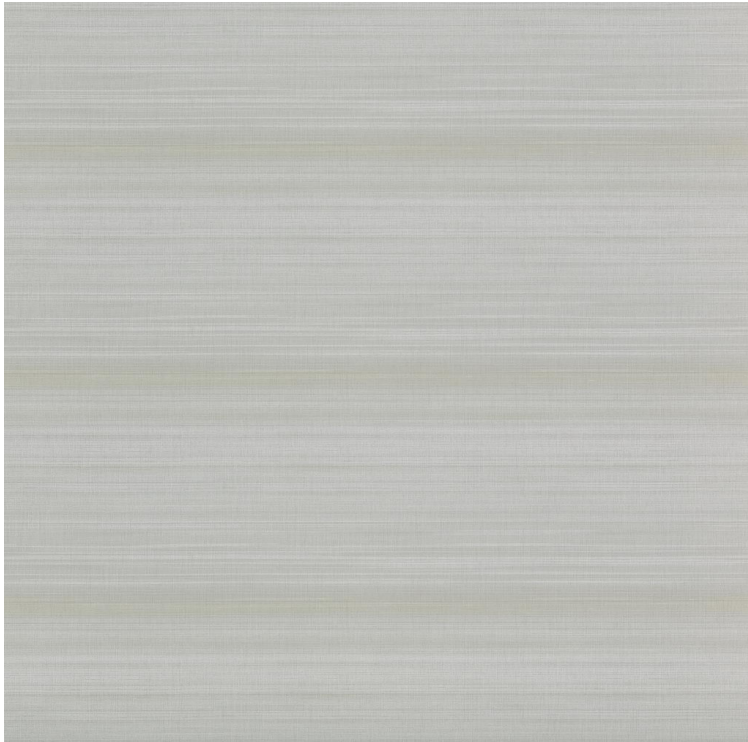

# VESSTIGE

## SHADOW SILK

COLOR: **W2-SW-20**

---

**GENON**

INSTALLATION: ↓↓↓

### OTHER COLORS: