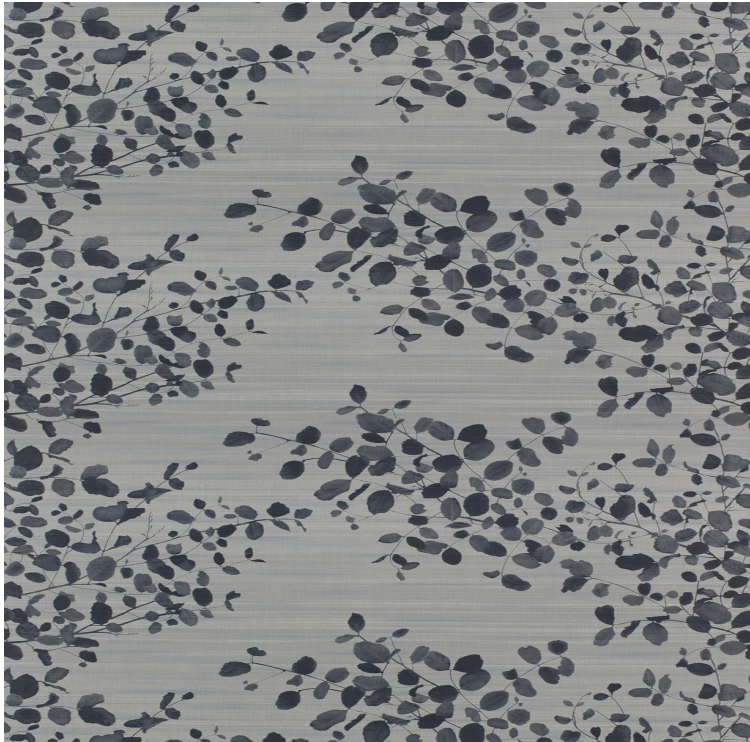

# VESSTIGE

## SHADOW LEAVES

COLOR: **W2-SL-09**

---

**GENON**

INSTALLATION: ↓↓↓

### OTHER COLORS:

W2-SL-08

W2-SL-07

W2-SL-06

W2-SL-05

W2-SL-04

W2-SL-03

W2-SL-02