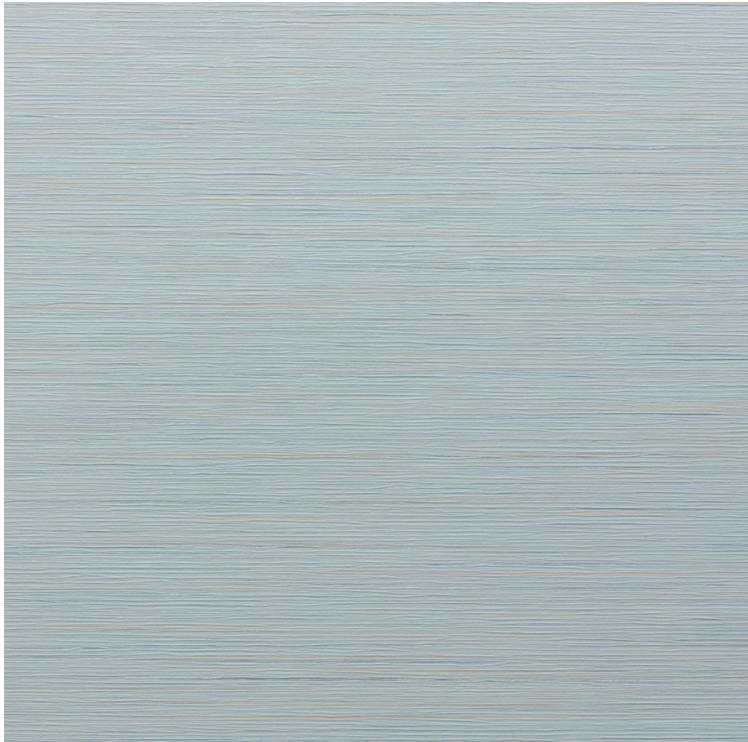

# VESSTIGE

## RAVELLE TEXTURE

COLOR: **A163-384**

---

**VERSA**

INSTALLATION: ↑↓↑

### OTHER COLORS: