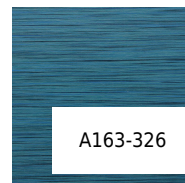

## RAVELLE TEXTURE

COLOR: **A163-370**

---

**VERSA**

INSTALLATION: ↑↓↑

### OTHER COLORS:

A163-199

A163-896

A163-881

A163-845

A163-661

A163-592

A163-580

A163-450

A163-384

A163-339

A163-326

A163-315

A163-293

A163-224

A163-175