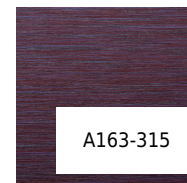

## RAVELLE TEXTURE

COLOR: **A163-370**

---

**VERSA**

INSTALLATION: ↑↓↑

### OTHER COLORS:

A163-199

A163-896

A163-881

A163-845

A163-661

A163-592

A163-580

A163-450

A163-384

A163-339

A163-326

A163-315

A163-293

A163-224

A163-175

A163-164

A163-087