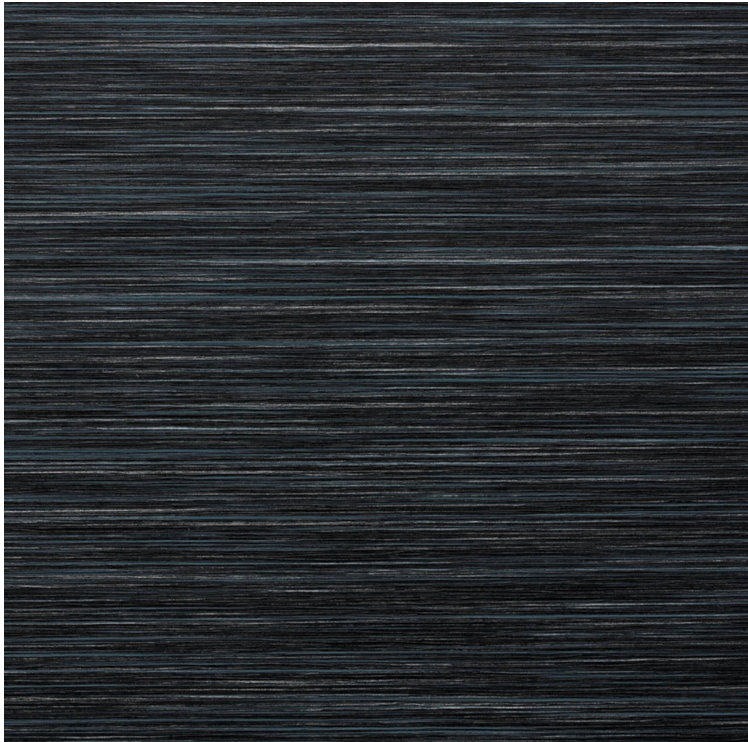

# VESSTIGE

## RAVELLE TEXTURE

COLOR: **A163-339**

---

**VERSA**

INSTALLATION: ↑↓↑

### OTHER COLORS: