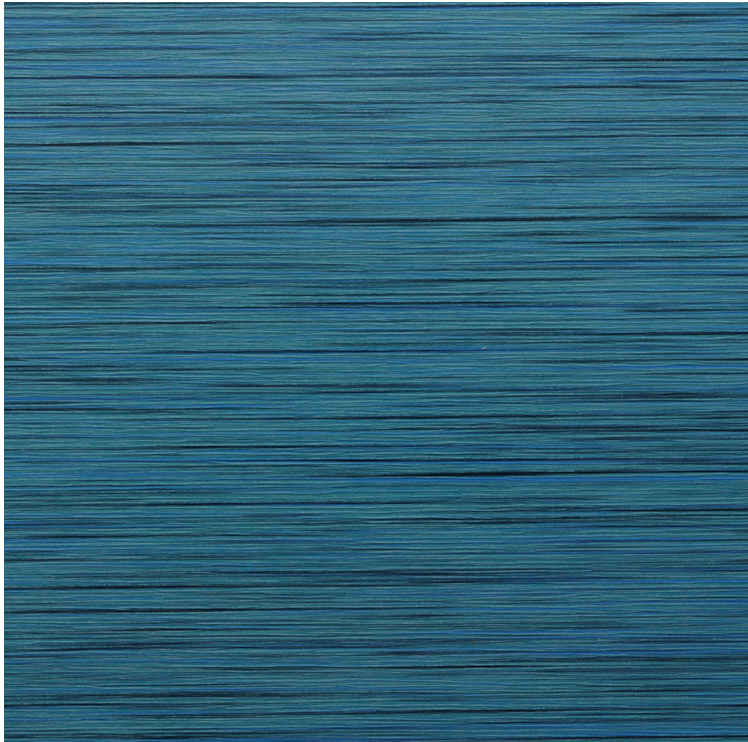

VESSTIGE

RAVELLE TEXTURE

COLOR: **A163-326**

VERSA

INSTALLATION: ↑↓↑

OTHER COLORS: