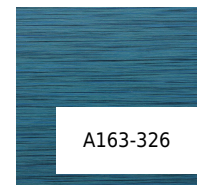

VESSTIGE

RAVELLE TEXTURE

COLOR: **A163-315**

VERSA

INSTALLATION: ↑↓↑

OTHER COLORS:

A163-199

A163-896

A163-881

A163-845

A163-661

A163-592

A163-580

A163-450

A163-384

A163-370

A163-339

A163-326

A163-293

A163-224

A163-175

A163-164

A163-087