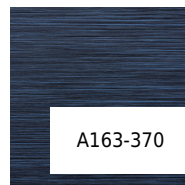

VESSTIGE

RAVELLE TEXTURE

COLOR: **A163-315**

VERSA

INSTALLATION: ↑↓↑

OTHER COLORS:

A163-199

A163-896

A163-881

A163-845

A163-661

A163-592

A163-580

A163-450

A163-384

A163-370

A163-339

A163-326

A163-293

A163-224

A163-175

A163-164

A163-087