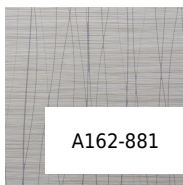

VESSTIGE

RAVELLE

COLOR: **A162-845**

VERSA

INSTALLATION: ↑↓↑

OTHER COLORS:

A162-896

A162-881

A162-661

A162-592

A162-580

A162-450

A162-384

A162-370

A162-339

A162-326