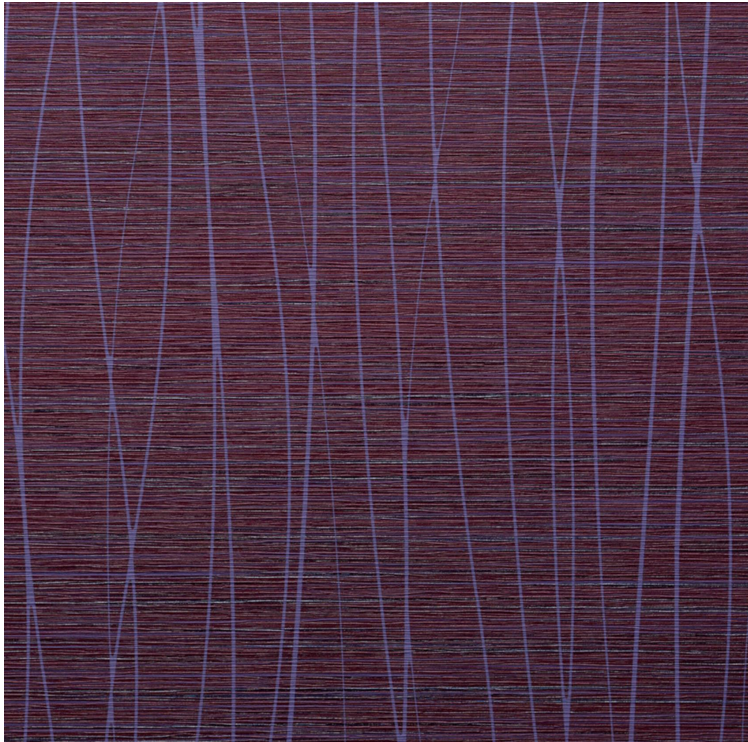

# VESSTIGE

## **RAVELLE**

COLOR: **A162-315**

---

**VERSA**

INSTALLATION: ↑↓↑

### **OTHER COLORS:**