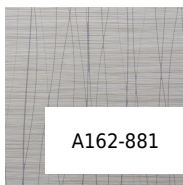

VESSTIGE

RAVELLE

COLOR: **A162-293**

VERSA

INSTALLATION: ↑↓↑

OTHER COLORS:

A162-896

A162-881

A162-845

A162-661

A162-592

A162-580

A162-450

A162-384

A162-370

A162-339