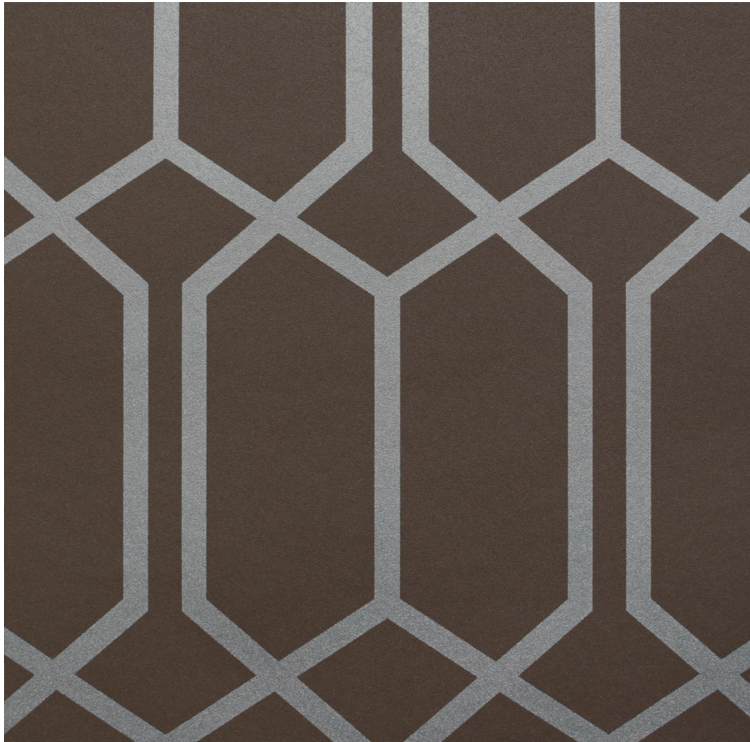

VESSTIGE

PRISM

COLOR: **A153-592**

VERSA

INSTALLATION: ↑↓↑

OTHER COLORS: