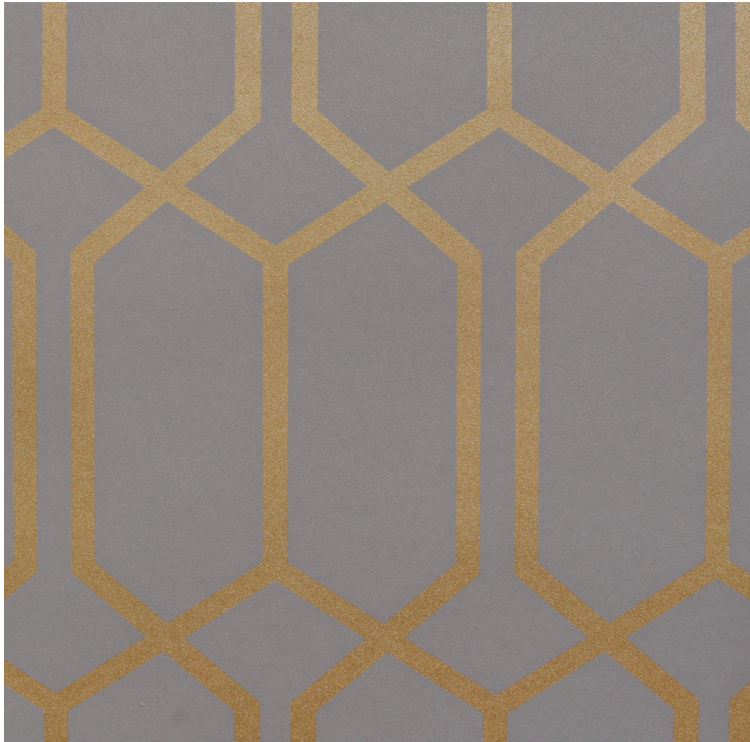

## PRISM

COLOR: **A153-503**

---

### OTHER COLORS:

A153-841

A153-836

A153-828

A153-670

A153-592

A153-455

A153-382