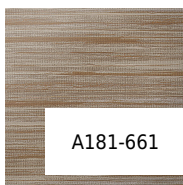

VESSTIGE

MANDOLIN

COLOR: **A181-502**

VERSA

BACKING: **OSNABURG**

WEIGHT: **452 G/M2**

WIDTH: **137 CM**

LENGTH: **27.4 LM**

REPEAT: **N/A**

INTALLATION: **↑↓↑**

OTHER COLORS:

A181-777

A181-661

A181-621

A181-598

A181-537