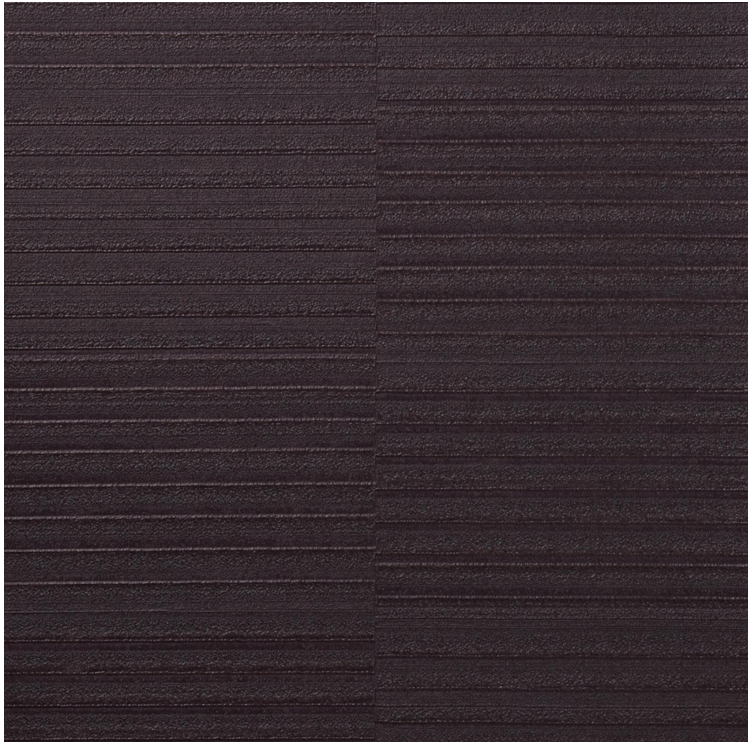

## LOMBARD

COLOR: **A132-345**

---

**VERSA**

INSTALLATION: ↑↓↑

### OTHER COLORS: