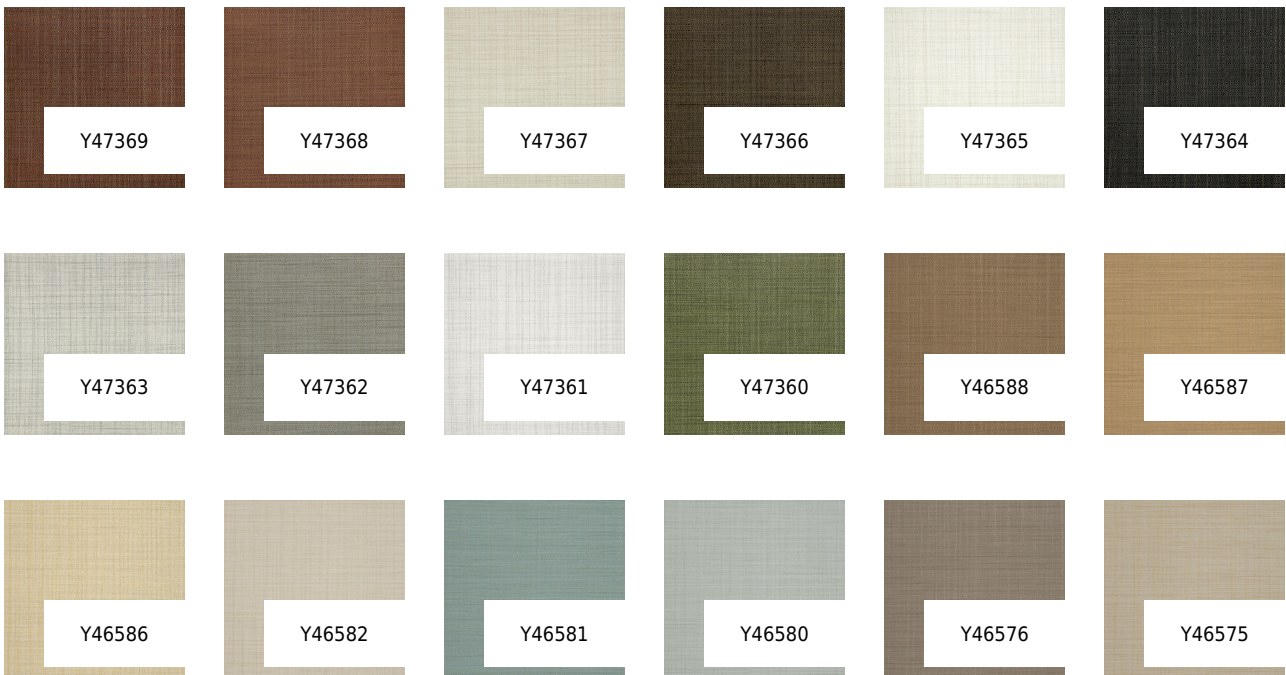

VESSTIGE

RIVULET STREAM

COLOR: **Y46579**

VYCON

BACKING: **OSNABURG**

WEIGHT: **451 G/M2**

WIDTH: **137 CM**

LENGTH: **27.4 LM**

REPEAT: **H:**

45.72 CM X V: 137 CM

INTALLATION: ↑↓↑

OTHER COLORS:

Y46574

Y46573

Y46572

Y46571