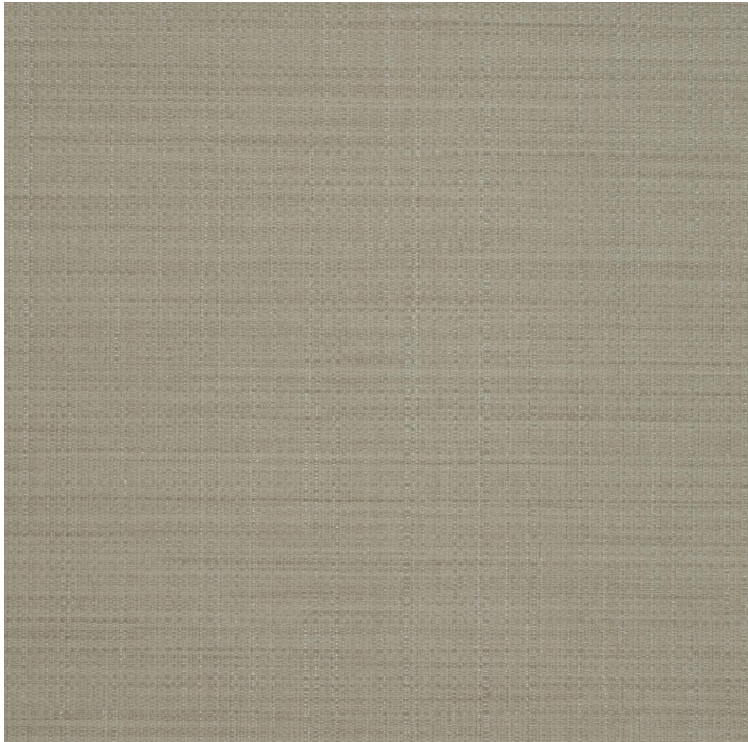

VESSTIGE

RIVULET STREAM

COLOR: **Y46579**

VYCON

BACKING: **OSNABURG**

WEIGHT: **451 G/M2**

WIDTH: **137 CM**

LENGTH: **27.4 LM**

REPEAT: **H:**

45.72 CM X V: 137 CM

INTALLATION: ↑↓↑

OTHER COLORS:

Y46574

Y46573

Y46572

Y46571