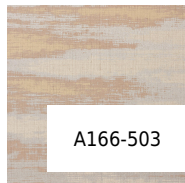

VESSTIGE

AURA

COLOR: **A166-545**

VERSA

INSTALLATION: ↑↓↑

OTHER COLORS:

A166-895

A166-814

A166-503

A166-421

A166-357

A166-322

A166-189