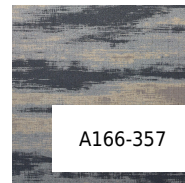

VESSTIGE

AURA

COLOR: **A166-545**

VERSA

INSTALLATION: ↑↓↑

OTHER COLORS:

A166-895

A166-814

A166-503

A166-421

A166-357

A166-322

A166-189