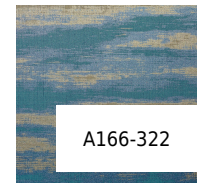

VESSTIGE

AURA

COLOR: **A166-545**

VERSA

INSTALLATION: ↑↓↑

OTHER COLORS:

A166-895

A166-814

A166-503

A166-421

A166-357

A166-322

A166-189