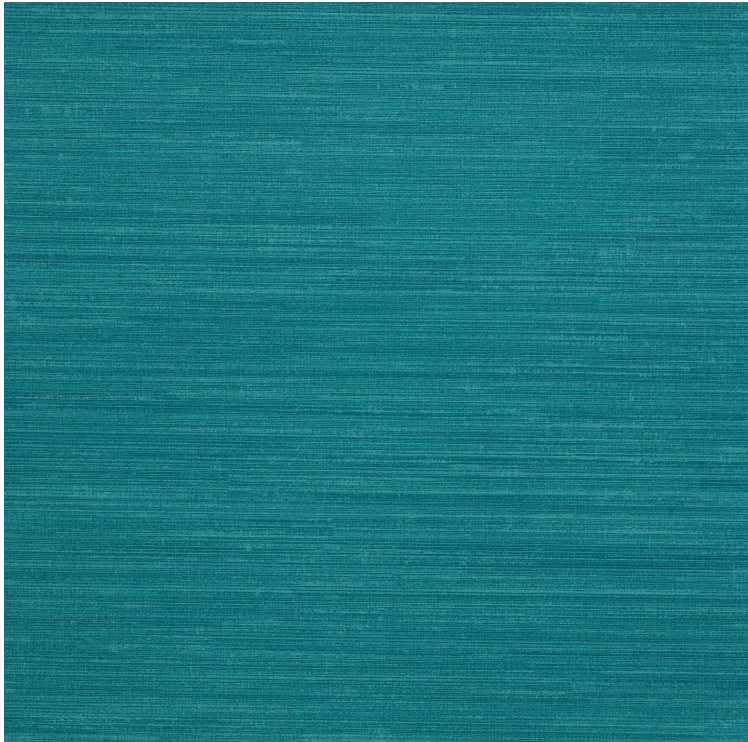

VESSTIGE

CASBAH SILK

COLOR: **Y46477**

VYCON

INSTALLATION: ↓↓↓

OTHER COLORS: