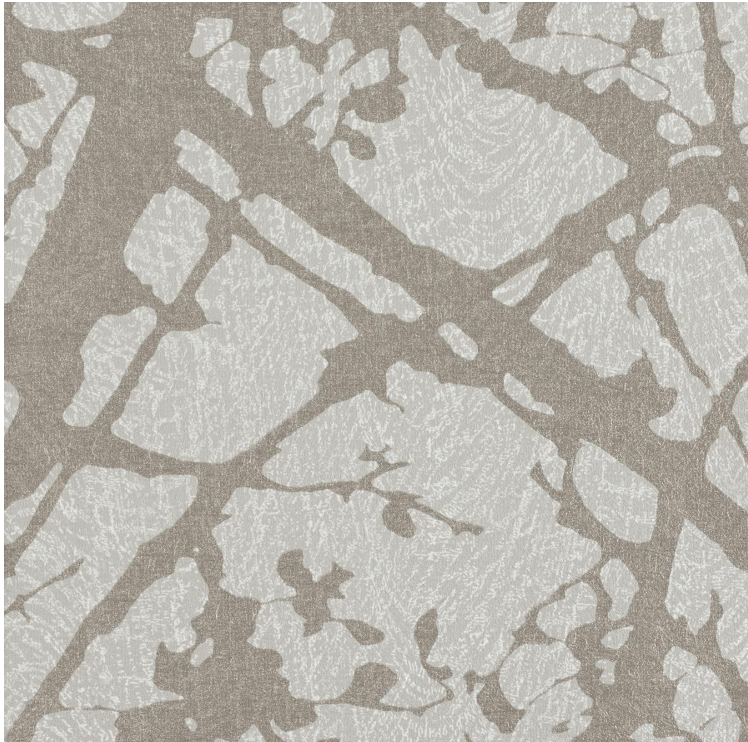

VESSTIGE

CANOPY

COLOR: **Y46846**

VYCON

INSTALLATION: ↑↓↑

OTHER COLORS:

Y46849

Y46848