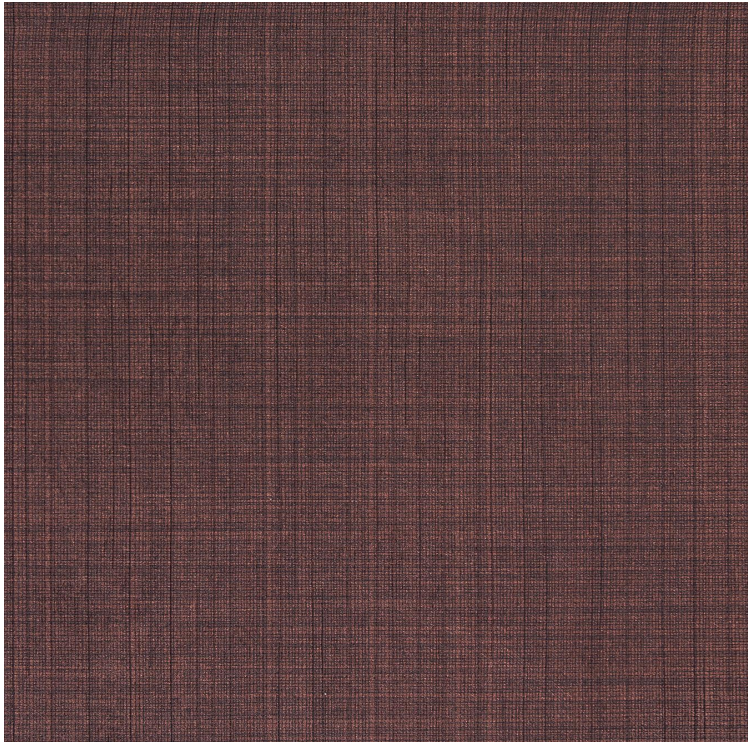

# VESSTIGE

## ANGLES SILK

COLOR: **Y47603**

---

**VYCON**

INSTALLATION: ↑↓↑

### OTHER COLORS:

Y47584

Y47583

Y47582

Y47581

Y47580