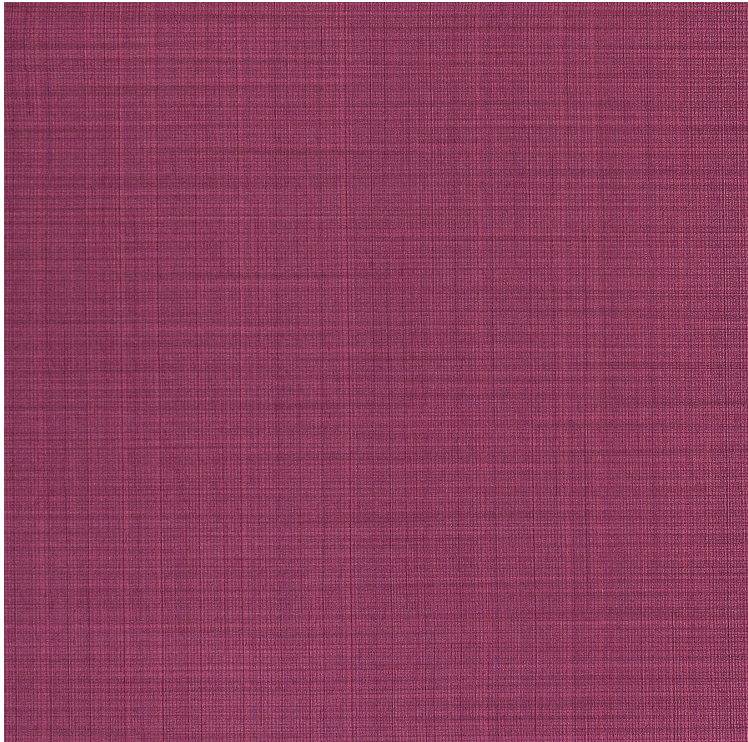

VESSTIGE

ANGLES SILK

COLOR: **Y47602**

VYCON

BACKING: **OSNABURG**

WEIGHT: **451 G/M2**

WIDTH: **137 CM**

LENGTH: **27.4 LM**

REPEAT: **N/A**

INSTALLATION: **↑↓↑**

OTHER COLORS: