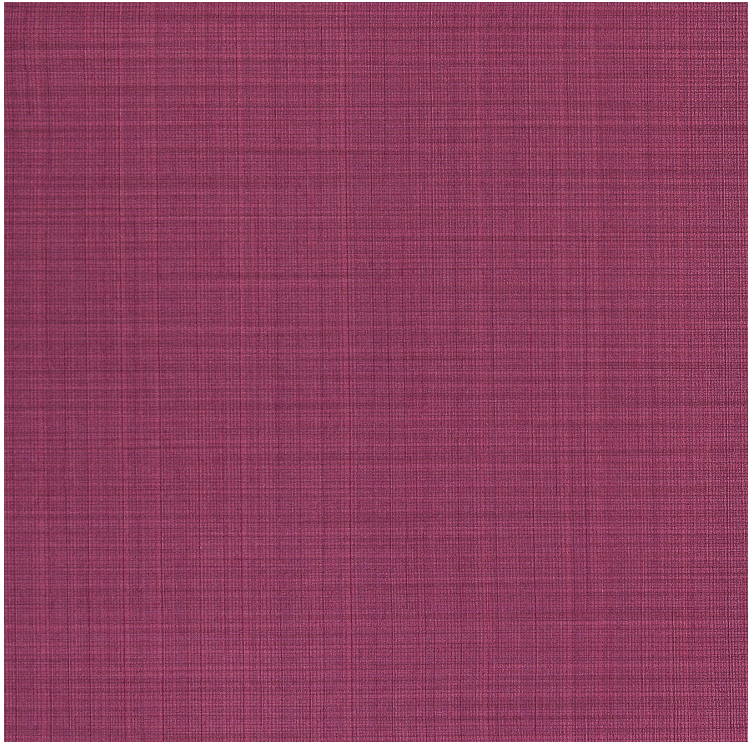

VESSTIGE

ANGLES SILK

COLOR: **Y47602**

VYCON

INSTALLATION: ↑↓↑

OTHER COLORS: