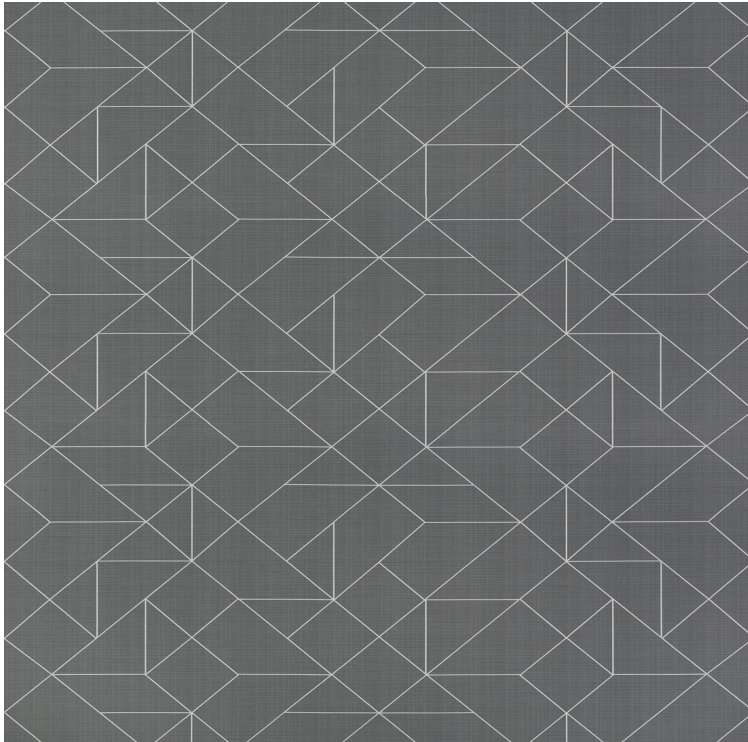

VESSTIGE

ANGLES MAX

COLOR: **Y47617**

VYCON

BACKING: **NON-WOVEN**

WEIGHT: **451 G/M2**

WIDTH: **132 CM**

LENGTH: **27.4 LM**

REPEAT: **60.96 CM H X 132.08 CM W**

INSTALLATION: ↓↓↓

OTHER COLORS: