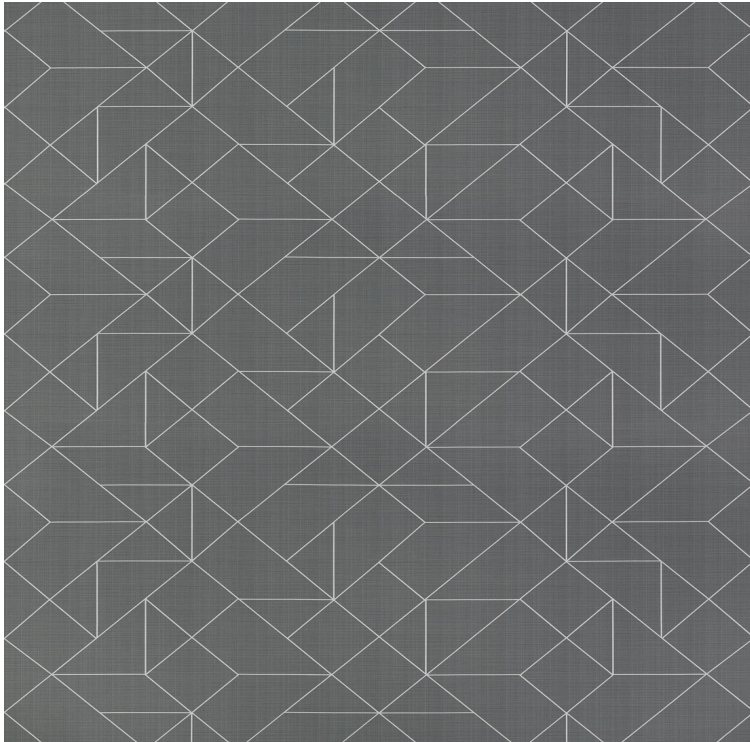

VESSTIGE

ANGLES MAX

COLOR: **Y47617**

VYCON

INSTALLATION: ↓↓↓

OTHER COLORS: