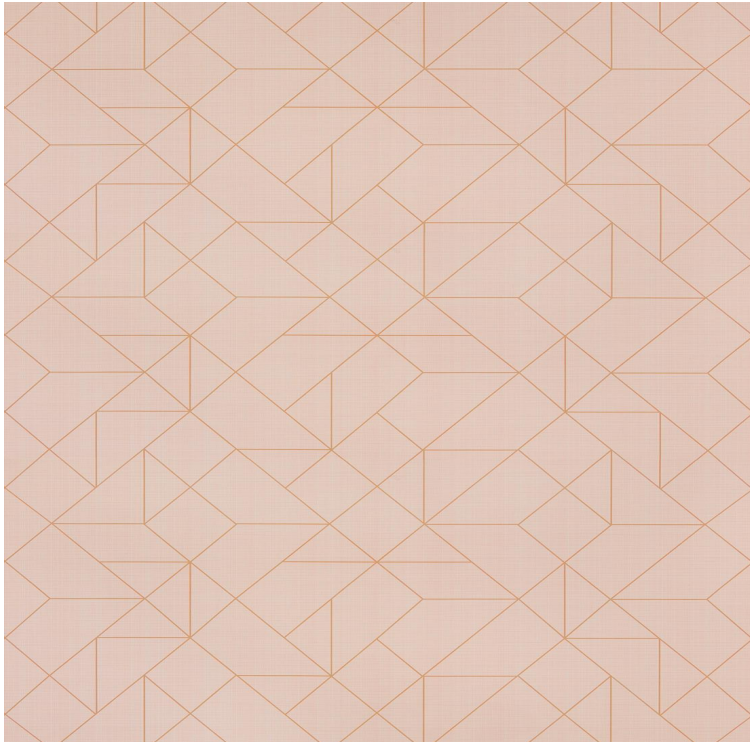

VESSTIGE

ANGLES MAX

COLOR: **Y47614**

VYCON

BACKING: **NON-WOVEN**

WEIGHT: **451 G/M2**

WIDTH: **132 CM**

LENGTH: **27.4 LM**

REPEAT: **60.96 CM H X 132.08 CM W**

INSTALLATION: **↑↓↑**

OTHER COLORS:

Y47617

Y47616

Y47615

Y47613

Y47612