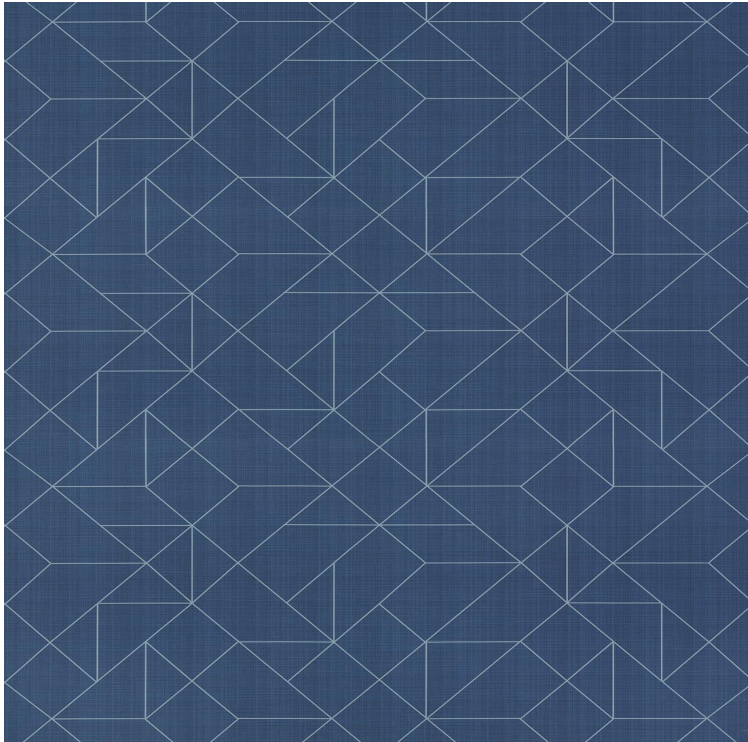

VESSTIGE

ANGLES MAX

COLOR: **Y47610**

VYCON

BACKING: **NON-WOVEN**

WEIGHT: **451 G/M2**

WIDTH: **132 CM**

LENGTH: **27.4 LM**

REPEAT: **60.96 CM H X 132.08 CM W**

INSTALLATION: ↓↓↓

OTHER COLORS:

Y47617

Y47616

Y47615

Y47614

Y47613