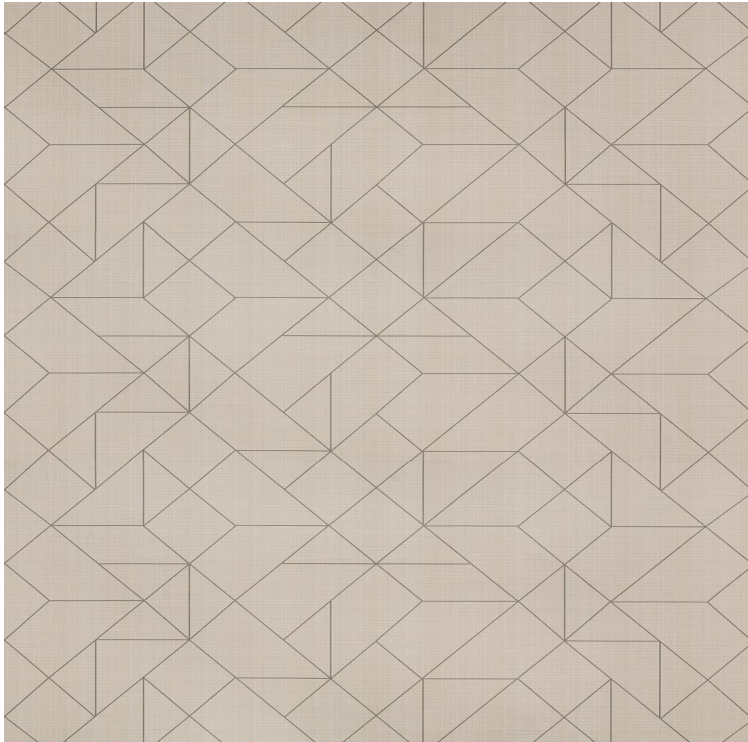

VESSTIGE

ANGLES MAX

COLOR: **Y47609**

VYCON

INSTALLATION: ↓↓↓

OTHER COLORS: