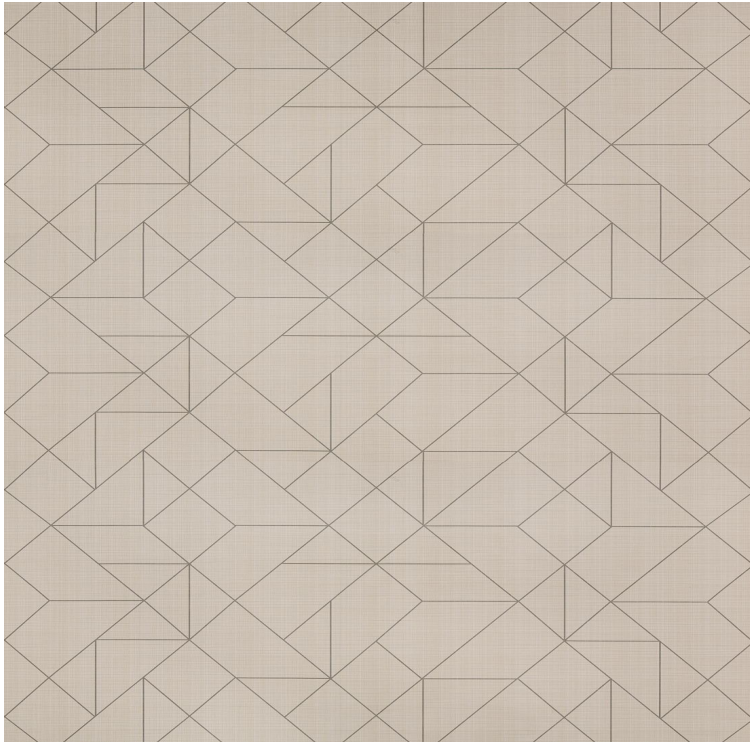

VESSTIGE

ANGLES MAX

COLOR: **Y47609**

VYCON

BACKING: **NON-WOVEN**

WEIGHT: **451 G/M2**

WIDTH: **132 CM**

LENGTH: **27.4 LM**

REPEAT: **60.96 CM H X 132.08 CM W**

INTALLATION: ↓↓↓

OTHER COLORS: