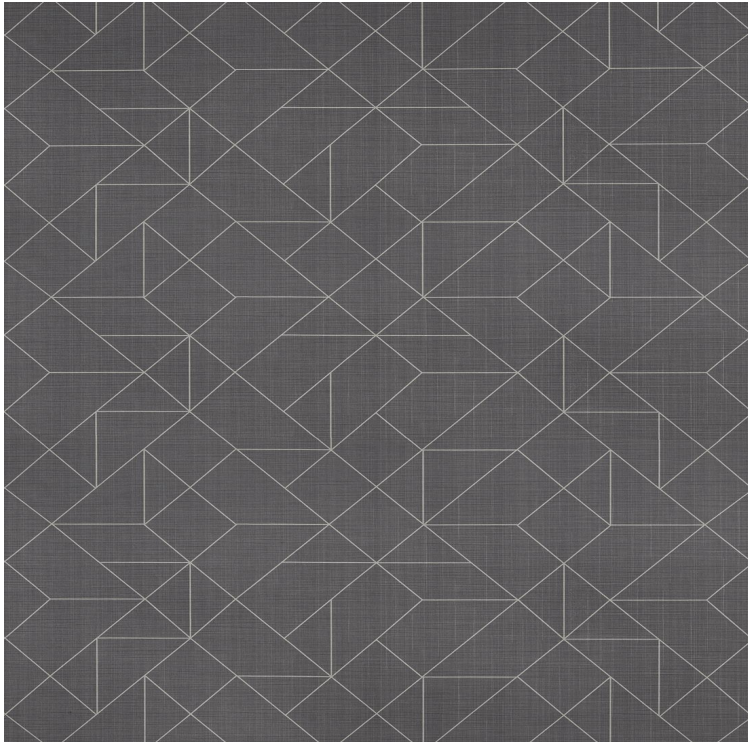

# VESSTIGE

## ANGLES MAX

COLOR: **Y47607**

---

**VYCON**

BACKING: **NON-WOVEN**

WEIGHT: **451 G/M2**

WIDTH: **132 CM**

LENGTH: **27.4 LM**

REPEAT: **60.96 CM H X 132.08 CM W**

INTALLATION: ↓↓↓

### OTHER COLORS: