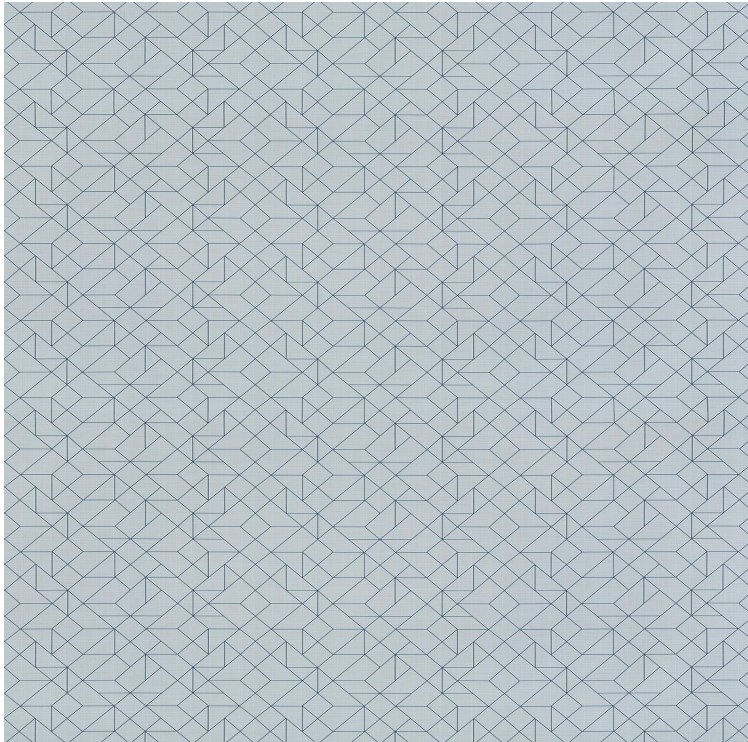

VESSTIGE

ANGLES

COLOR: **Y47574**

VYCON

INSTALLATION: ↓↓↓

OTHER COLORS: