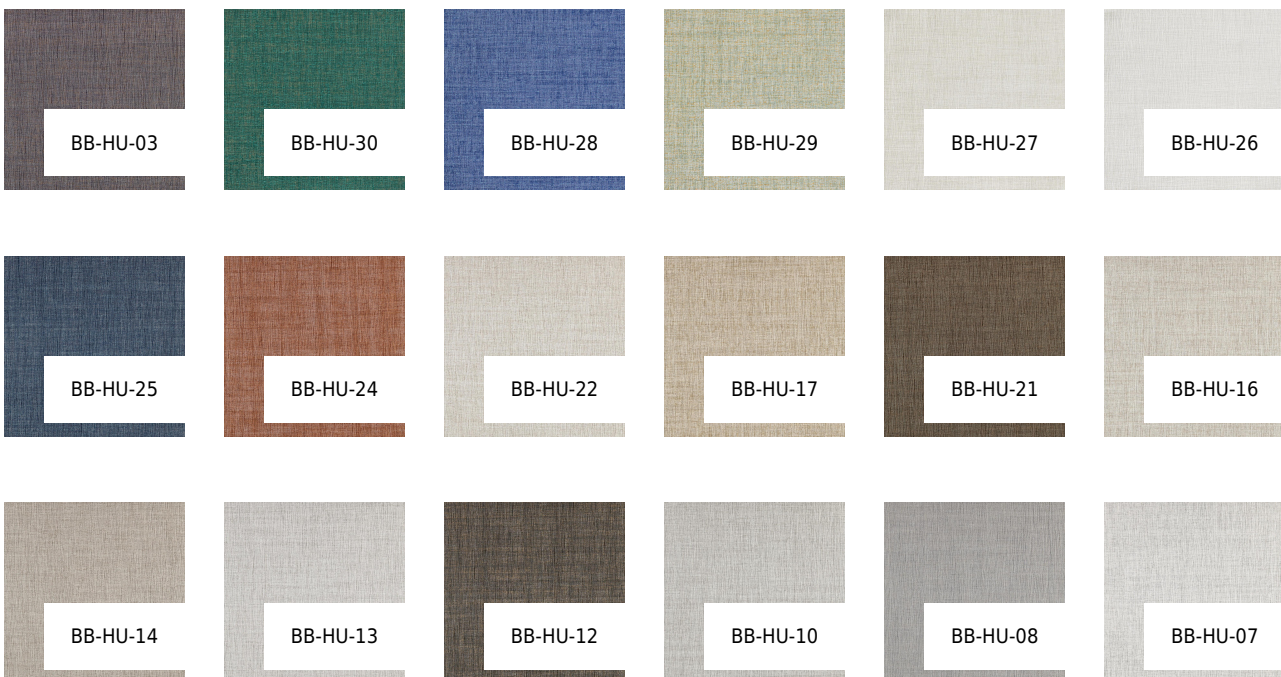

## SOHO UNDERGROUND

COLOR: **BB-HU-15**

---

**BOLTA**

INSTALLATION: ↓↓↓

### OTHER COLORS:

BB-HU-06

BB-HU-05

BB-HU-04

BB-HU-02

BB-HU-01