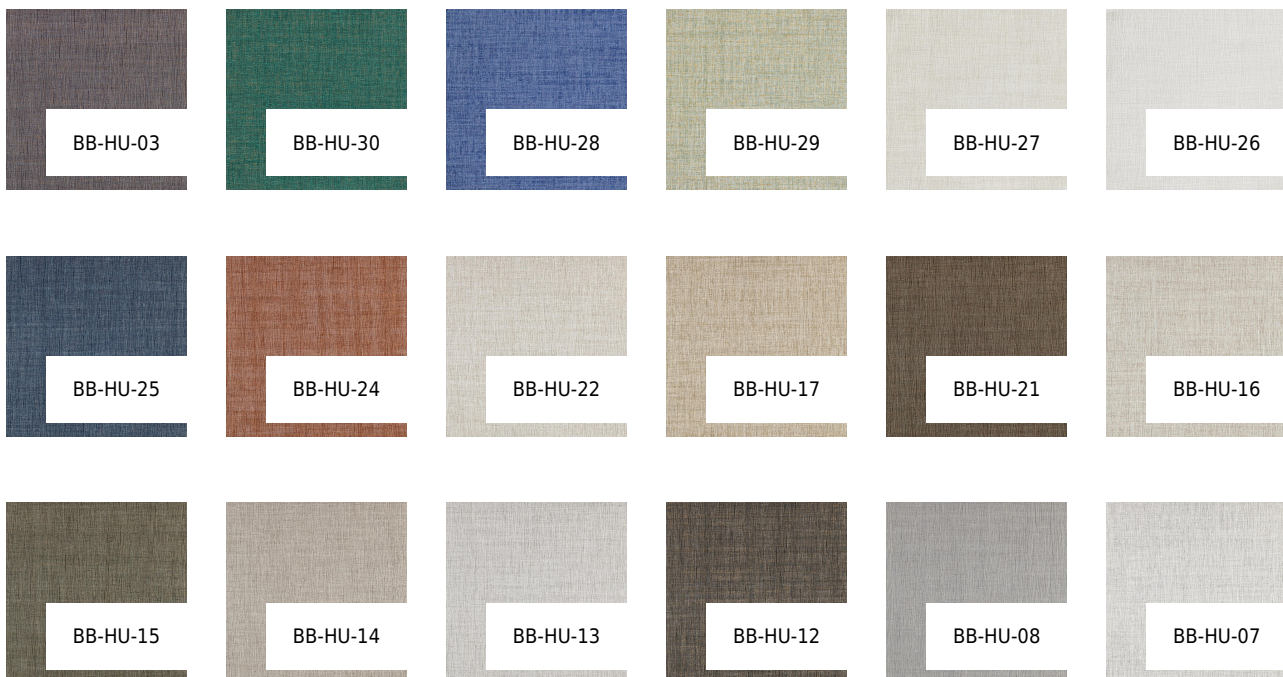

VESSTIGE

SOHO UNDERGROUND

COLOR: **BB-HU-10**

BOLTA

INSTALLATION: ↓↓↓

OTHER COLORS:

BB-HU-06

BB-HU-05

BB-HU-04

BB-HU-02

BB-HU-01