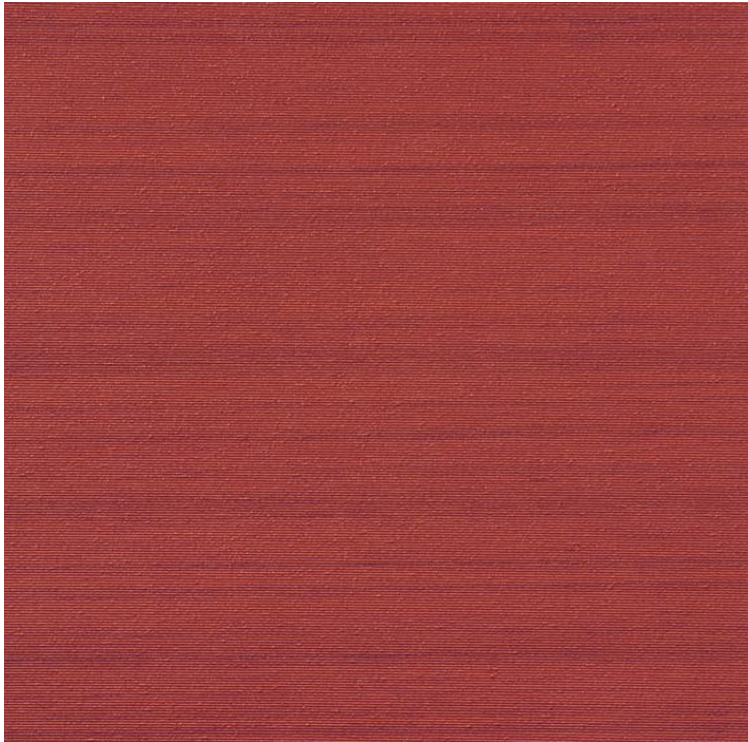

VESSTIGE

SILK ROAD

COLOR: **BB-SR-34**

BOLTA

BACKING: **OSNABURG**

WEIGHT: **451 G/M2**

WIDTH: **137 CM**

LENGTH: **27.4 LM**

REPEAT: **N/A**

INTALLATION: ↑↓↑

OTHER COLORS:

BB-SR-07

BB-SR-06

BB-SR-05

BB-SR-04

BB-SR-03