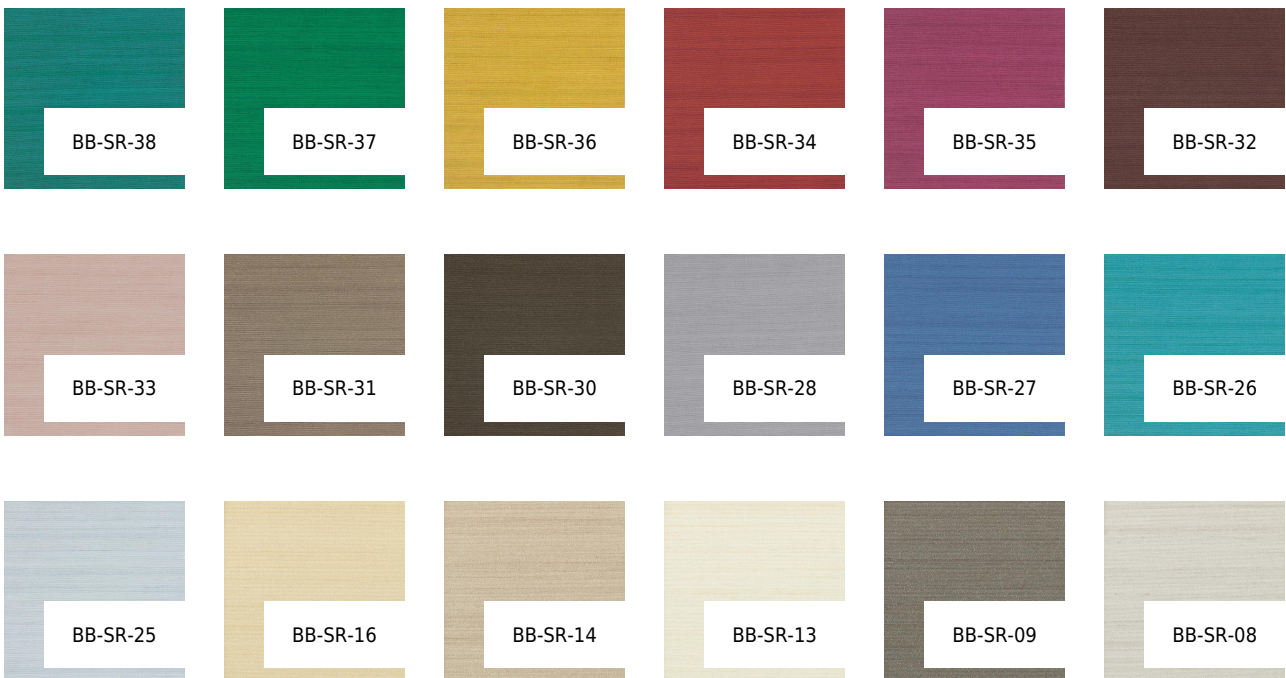

## SILK ROAD

COLOR: **BB-SR-29**

---

**BOLTA**

BACKING: **OSNABURG**

WEIGHT: **451 G/M2**

WIDTH: **137 CM**

LENGTH: **27.4 LM**

REPEAT: **N/A**

INTALLATION: **↑↓↑**

### OTHER COLORS:

BB-SR-07

BB-SR-06

BB-SR-05

BB-SR-04

BB-SR-03