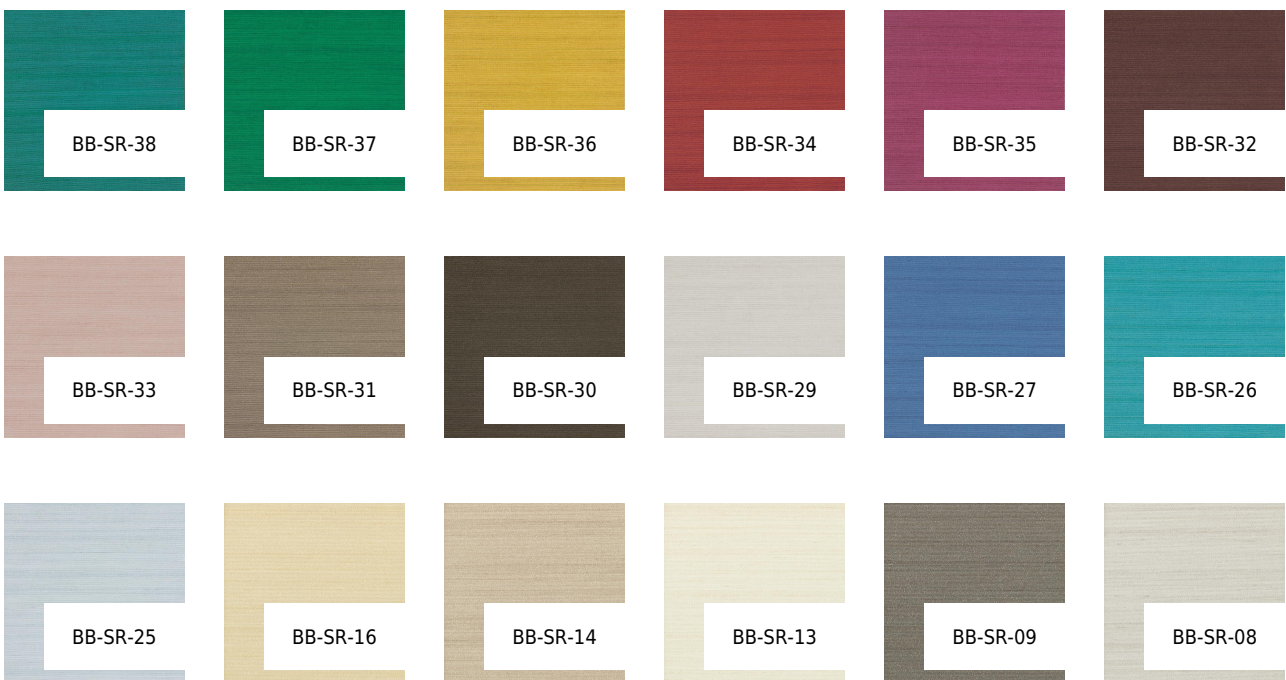

## SILK ROAD

COLOR: **BB-SR-28**

---

**BOLTA**

BACKING: **OSNABURG**

WEIGHT: **451 G/M2**

WIDTH: **137 CM**

LENGTH: **27.4 LM**

REPEAT: **N/A**

INTALLATION: **↑↓↑**

### OTHER COLORS:

BB-SR-07

BB-SR-06

BB-SR-05

BB-SR-04

BB-SR-03