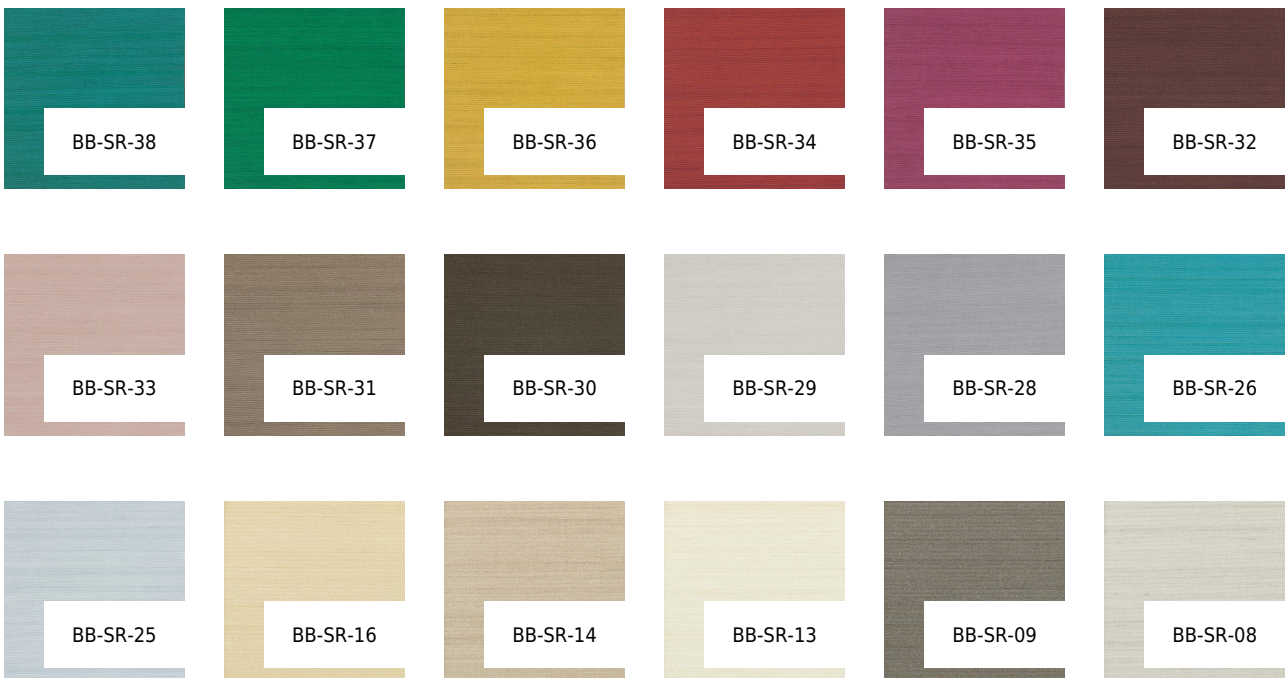

VESSTIGE

SILK ROAD

COLOR: **BB-SR-27**

BOLTA

BACKING: **OSNABURG**

WEIGHT: **451 G/M2**

WIDTH: **137 CM**

LENGTH: **27.4 LM**

REPEAT: **N/A**

INSTALLATION: **↑↓↑**

OTHER COLORS:

BB-SR-07

BB-SR-06

BB-SR-05

BB-SR-04

BB-SR-03