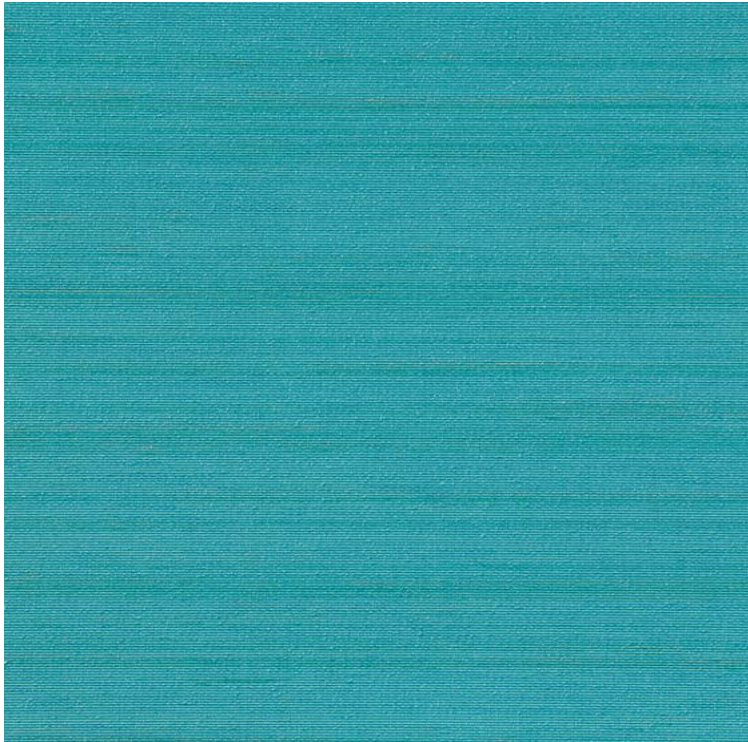

VESSTIGE

SILK ROAD

COLOR: **BB-SR-26**

BOLTA

INSTALLATION: ↑↓↑

OTHER COLORS: