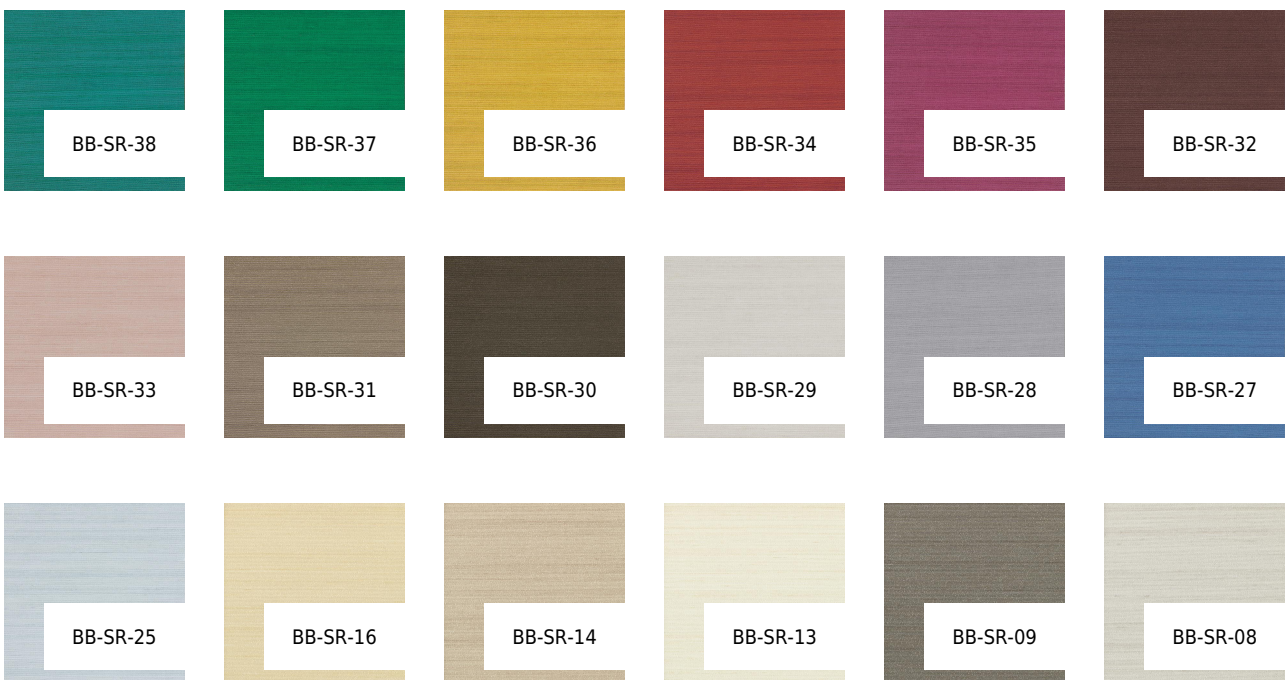

VESSTIGE

SILK ROAD

COLOR: **BB-SR-26**

BOLTA

BACKING: **OSNABURG**

WEIGHT: **451 G/M2**

WIDTH: **137 CM**

LENGTH: **27.4 LM**

REPEAT: **N/A**

INTALLATION: ↑↓↑

OTHER COLORS:

BB-SR-07

BB-SR-06

BB-SR-05

BB-SR-04

BB-SR-03