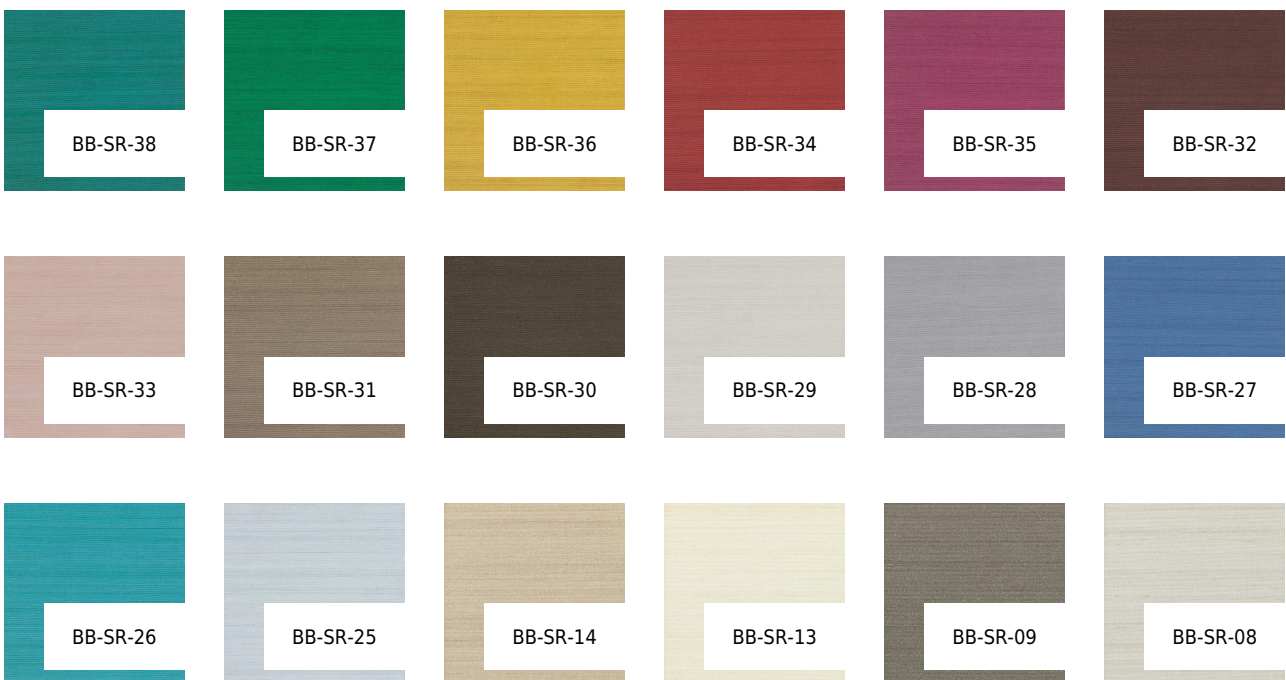

## SILK ROAD

COLOR: **BB-SR-16**

---

**BOLTA**

BACKING: **OSNABURG**

WEIGHT: **451 G/M2**

WIDTH: **137 CM**

LENGTH: **27.4 LM**

REPEAT: **N/A**

INTALLATION: ↑↓↑

### OTHER COLORS:

BB-SR-07

BB-SR-06

BB-SR-05

BB-SR-04

BB-SR-03