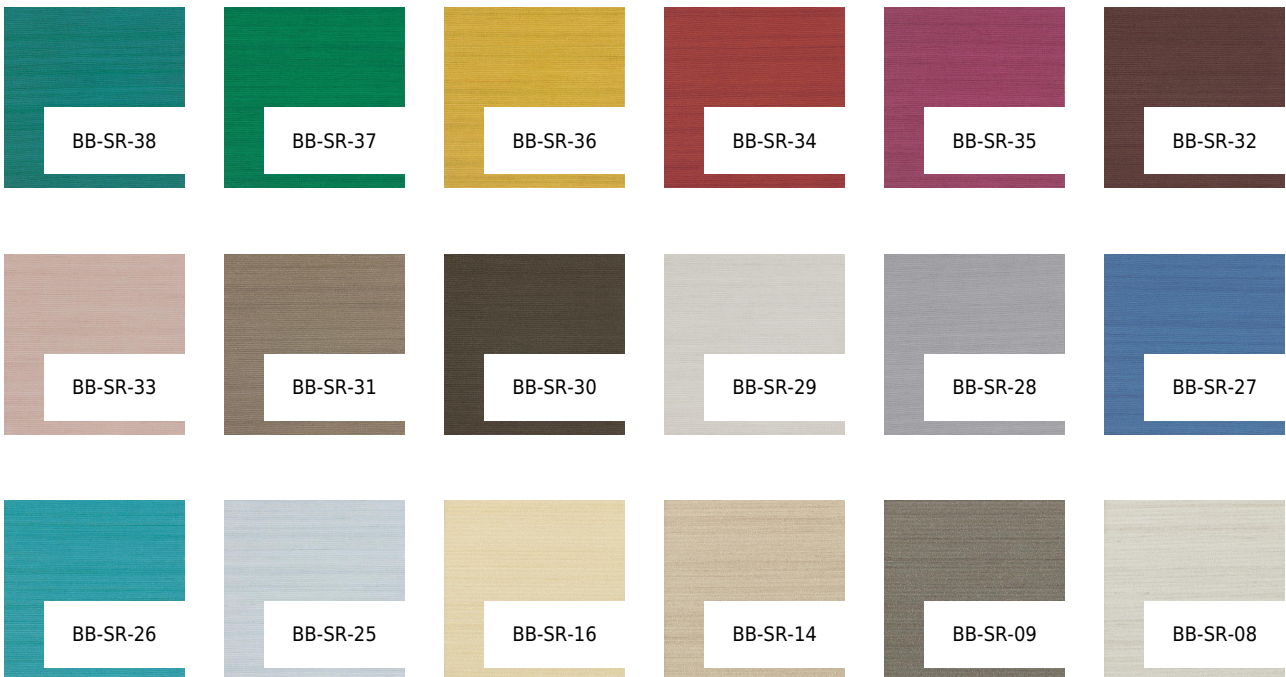

## SILK ROAD

COLOR: **BB-SR-13**

---

**BOLTA**

INSTALLATION: ↑↓↑

### OTHER COLORS:

BB-SR-07

BB-SR-06

BB-SR-05

BB-SR-04

BB-SR-03