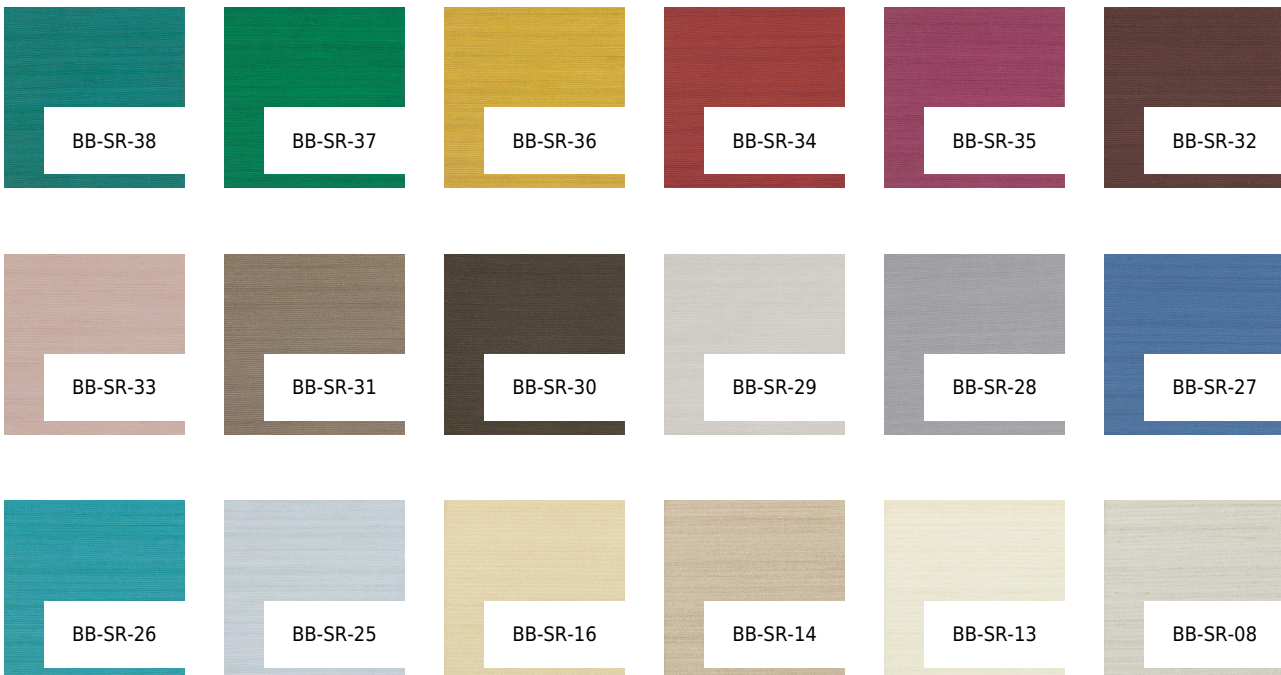

VESSTIGE

SILK ROAD

COLOR: **BB-SR-09**

BOLTA

INSTALLATION: ↑↓↑

OTHER COLORS:

BB-SR-07

BB-SR-06

BB-SR-05

BB-SR-04

BB-SR-03