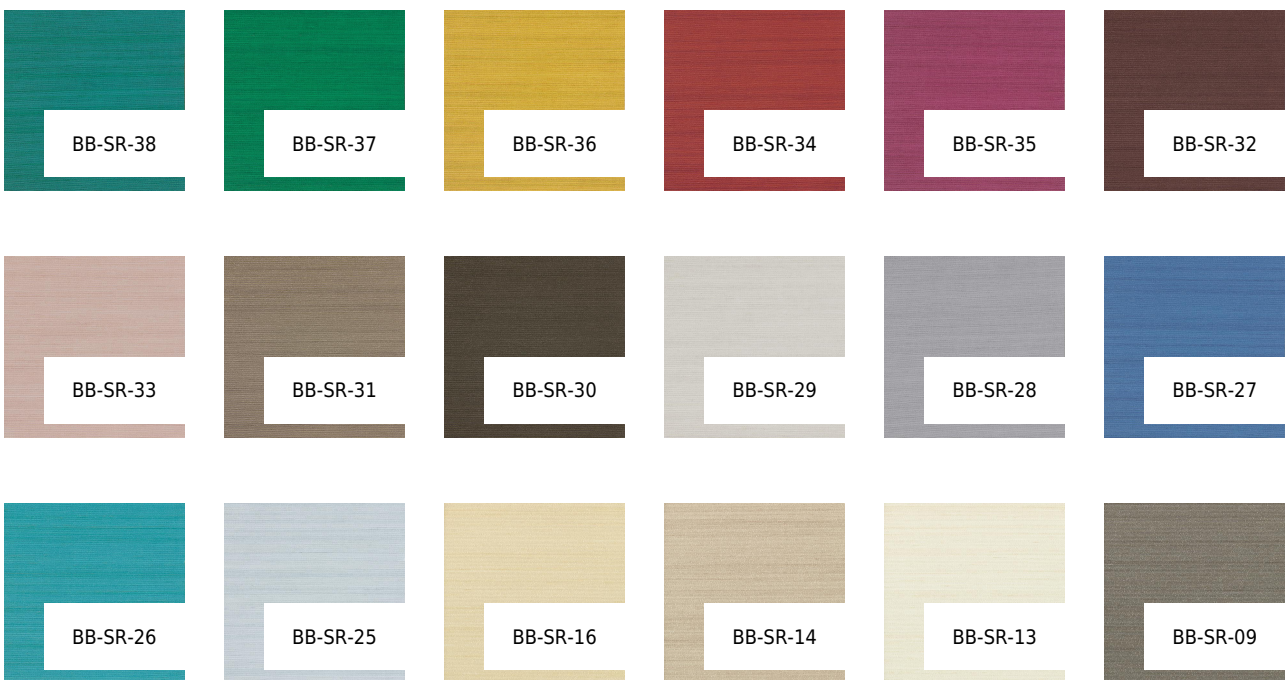

VESSTIGE

SILK ROAD

COLOR: **BB-SR-08**

BOLTA

BACKING: **OSNABURG**

WEIGHT: **451 G/M2**

WIDTH: **137 CM**

LENGTH: **27.4 LM**

REPEAT: **N/A**

INTALLATION: **↑↓↑**

OTHER COLORS:

BB-SR-07

BB-SR-06

BB-SR-05

BB-SR-04

BB-SR-03