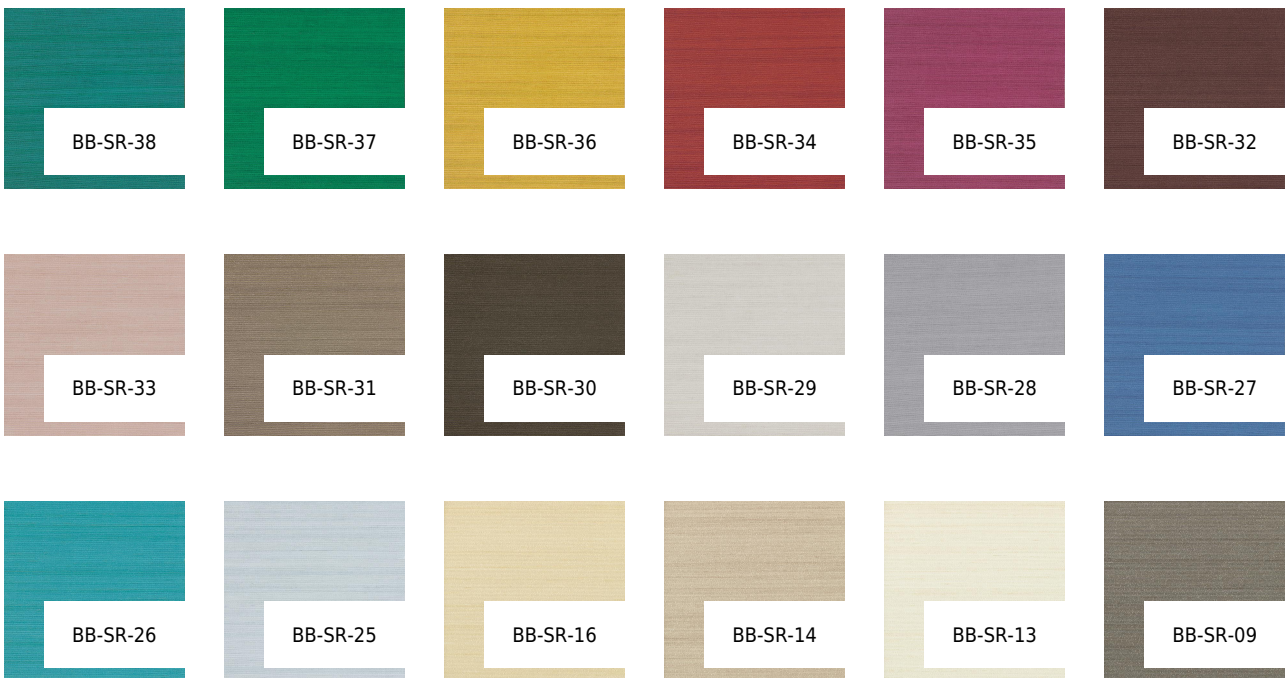

VESSTIGE

SILK ROAD

COLOR: **BB-SR-07**

BOLTA

BACKING: **OSNABURG**

WEIGHT: **451 G/M2**

WIDTH: **137 CM**

LENGTH: **27.4 LM**

REPEAT: **N/A**

INTALLATION: **↑↓↑**

OTHER COLORS:

BB-SR-08

BB-SR-06

BB-SR-05

BB-SR-04

BB-SR-03