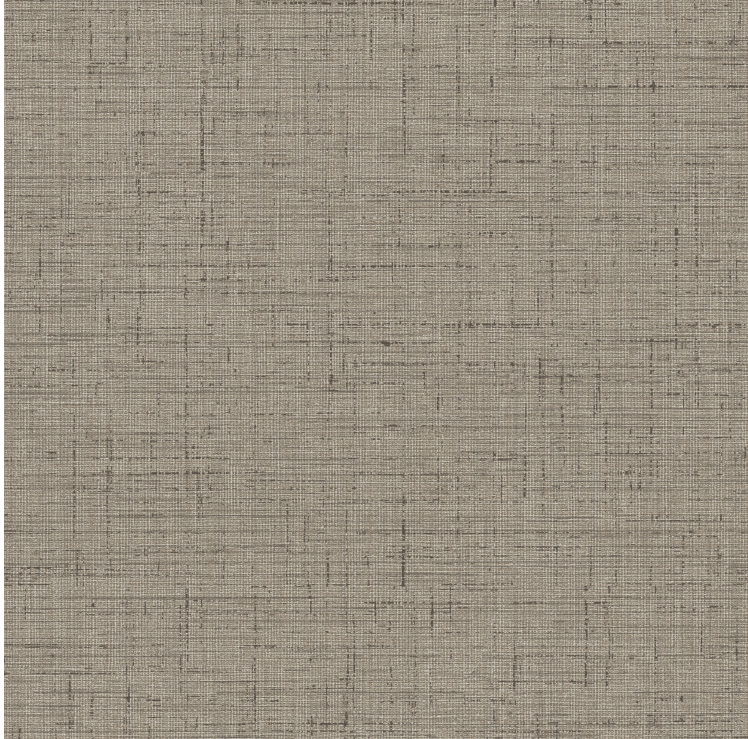

VESSTIGE

VS-213

COLOR: **VS-213**

BACKING: **OSNABURG**

WEIGHT: **451 G/M2**

WIDTH: **137 CM**

LENGTH: **27.4 LM**

REPEAT: **N/A**