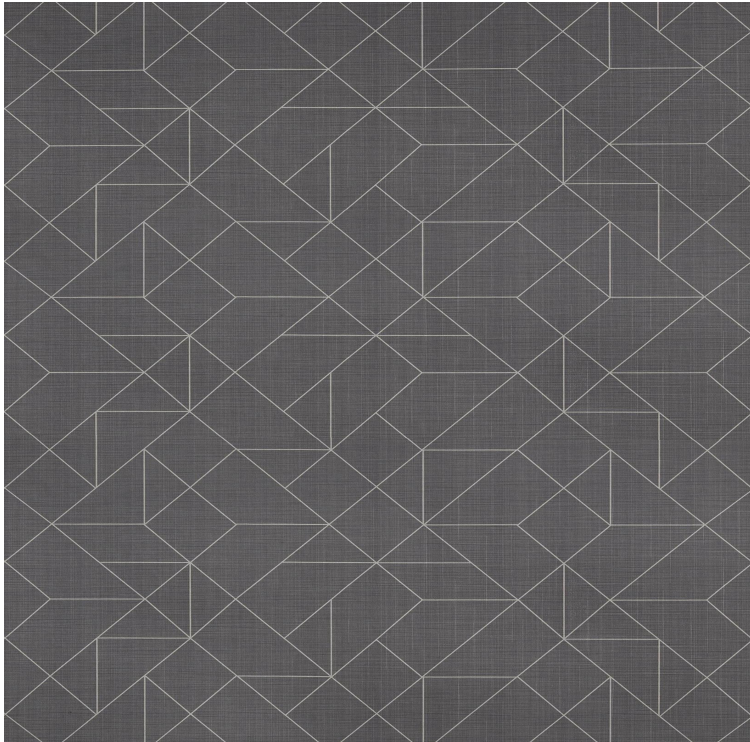

VESSTIGE

VS-133

COLOR: **VS-133**

BACKING: **NON-WOVEN**

WEIGHT: **451 G/M2**

WIDTH: **132 CM**

LENGTH: **27.4 LM**

REPEAT: **60.96 CM H X 132.08 CM W**