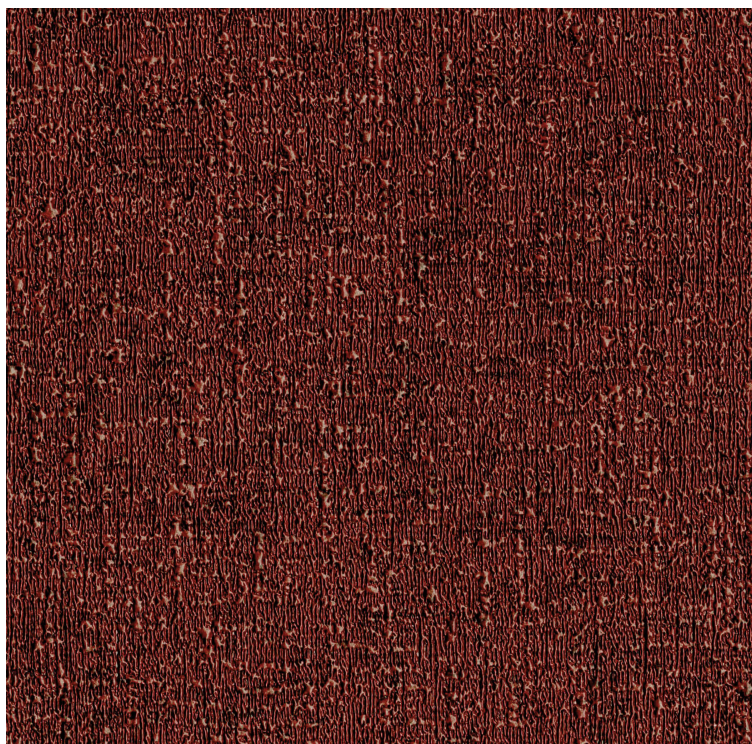

VESSTIGE

SERICIN

KOLOR: **SN21-08**

KOROSEAL

INNE KOLORY:

SN21-16

SN21-15

SN21-14

SN21-13

SN21-12

SN21-11

SN21-10

SN21-09

SN21-07

SN21-06

SN21-05