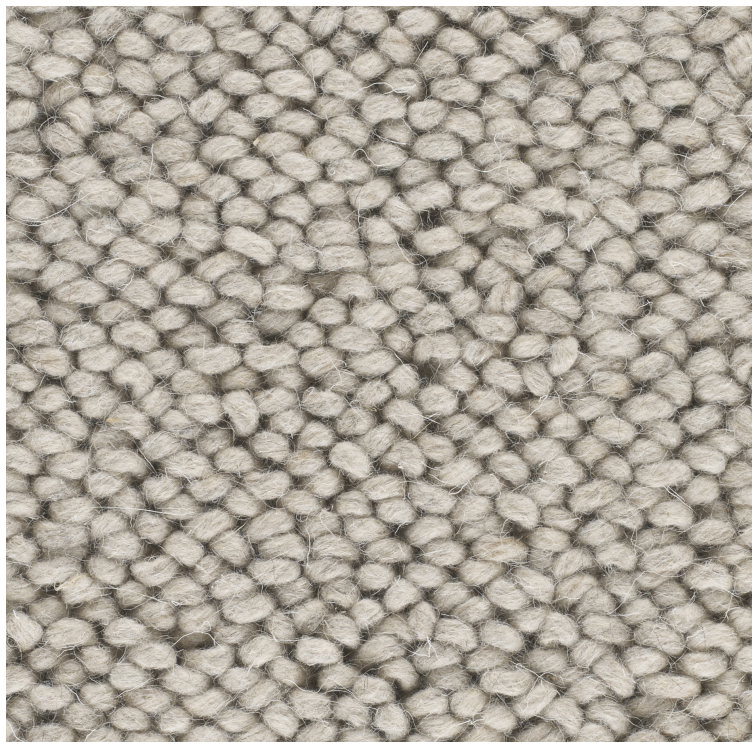

VESSTIGE

LUMINARY

KOLOR: **LUMINARY LIMESTONE**

PURE

INNE KOLORY:

LUMINARY
PEBBLE

LUMINARY
BARLEY

LUMINARY
GREIGE